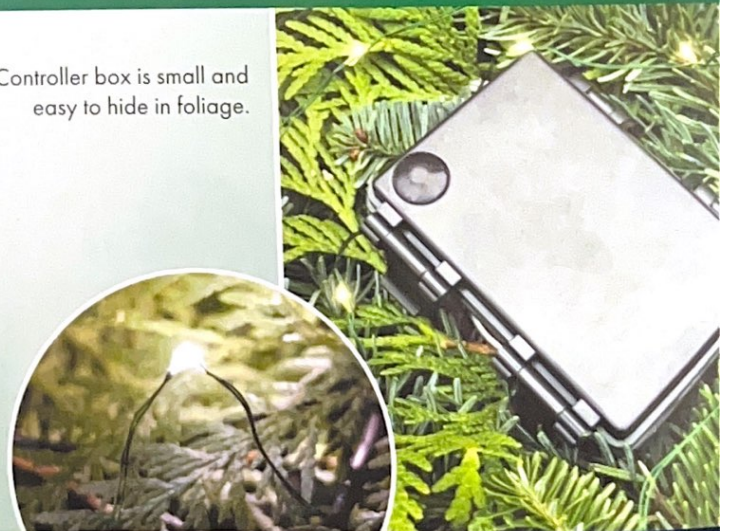

EVERGREEN ENHANCING ACCESSORIES

DAZZLING ACCENT LIGHTS

Battery Operated LED Light Sets –
Featuring twinkling lights with an automatic timer!

- 23 - miniature 'dew drop' lights
- Choose a steady light setting or a gently twinkling setting for additional interest.
- Automatic Timer features 6 hours on and 18 hours off.
- Uses 3 - AA Batteries (not included)
- Thin flexible wire allows for effortless installation

Controller box is small and easy to hide in foliage.